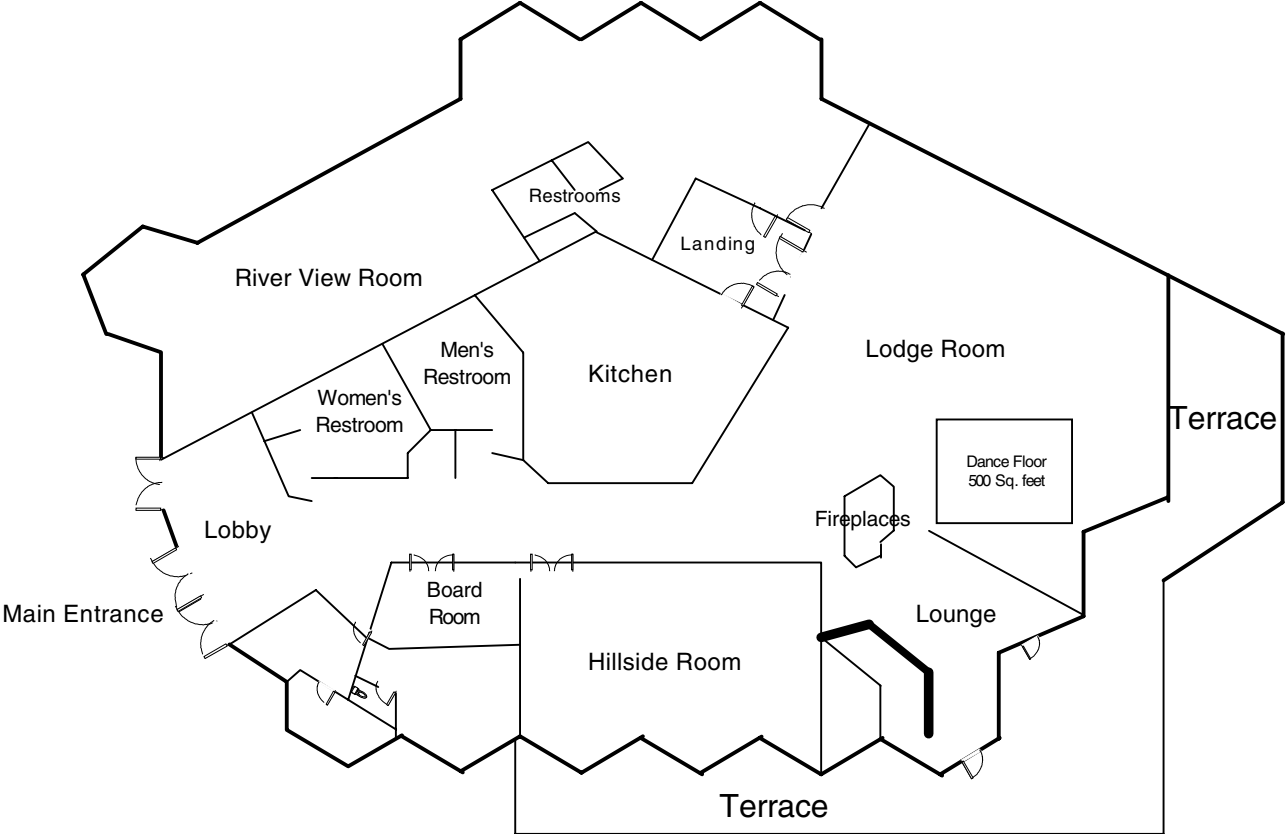

Wintergreen Conference Facility

Room	Square Feet	Theater	Classroom	Hollow Square	Banquet
Riverview	3772	300	120	60	250
Hillside Room	1648	150	75	40	100
Lodge Room	3068	200	120	60	150
Lounge	561	--	--	--	--

Note: The Wintergreen Conference Facility is located approximately 2 1/2 miles from the resort.